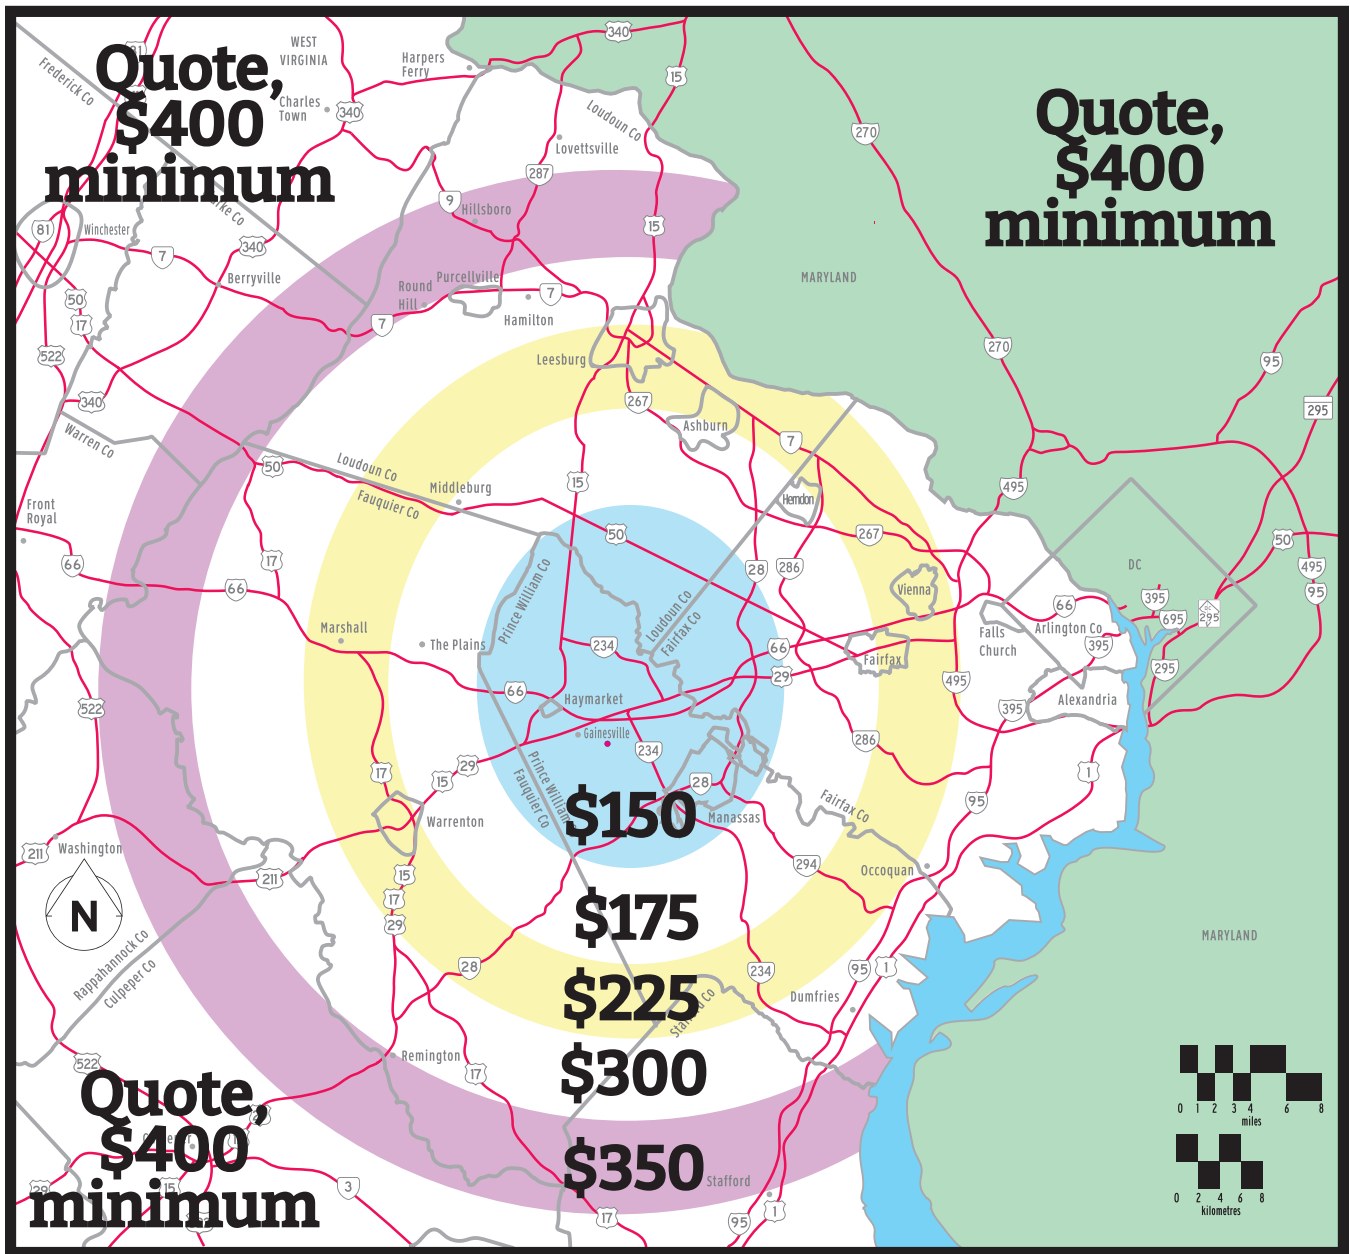

DELIVERY ZONES & FEES

effective 1 January 2024

8010 Industrial Park Court • Bristow, Virginia 20136-3125 • 703.479.2701 p • 703.327.5091 f • www.southridingnurseries.com

The depth you need. The experience you trust.
Serving Northern Virginia Landscapers since 2001