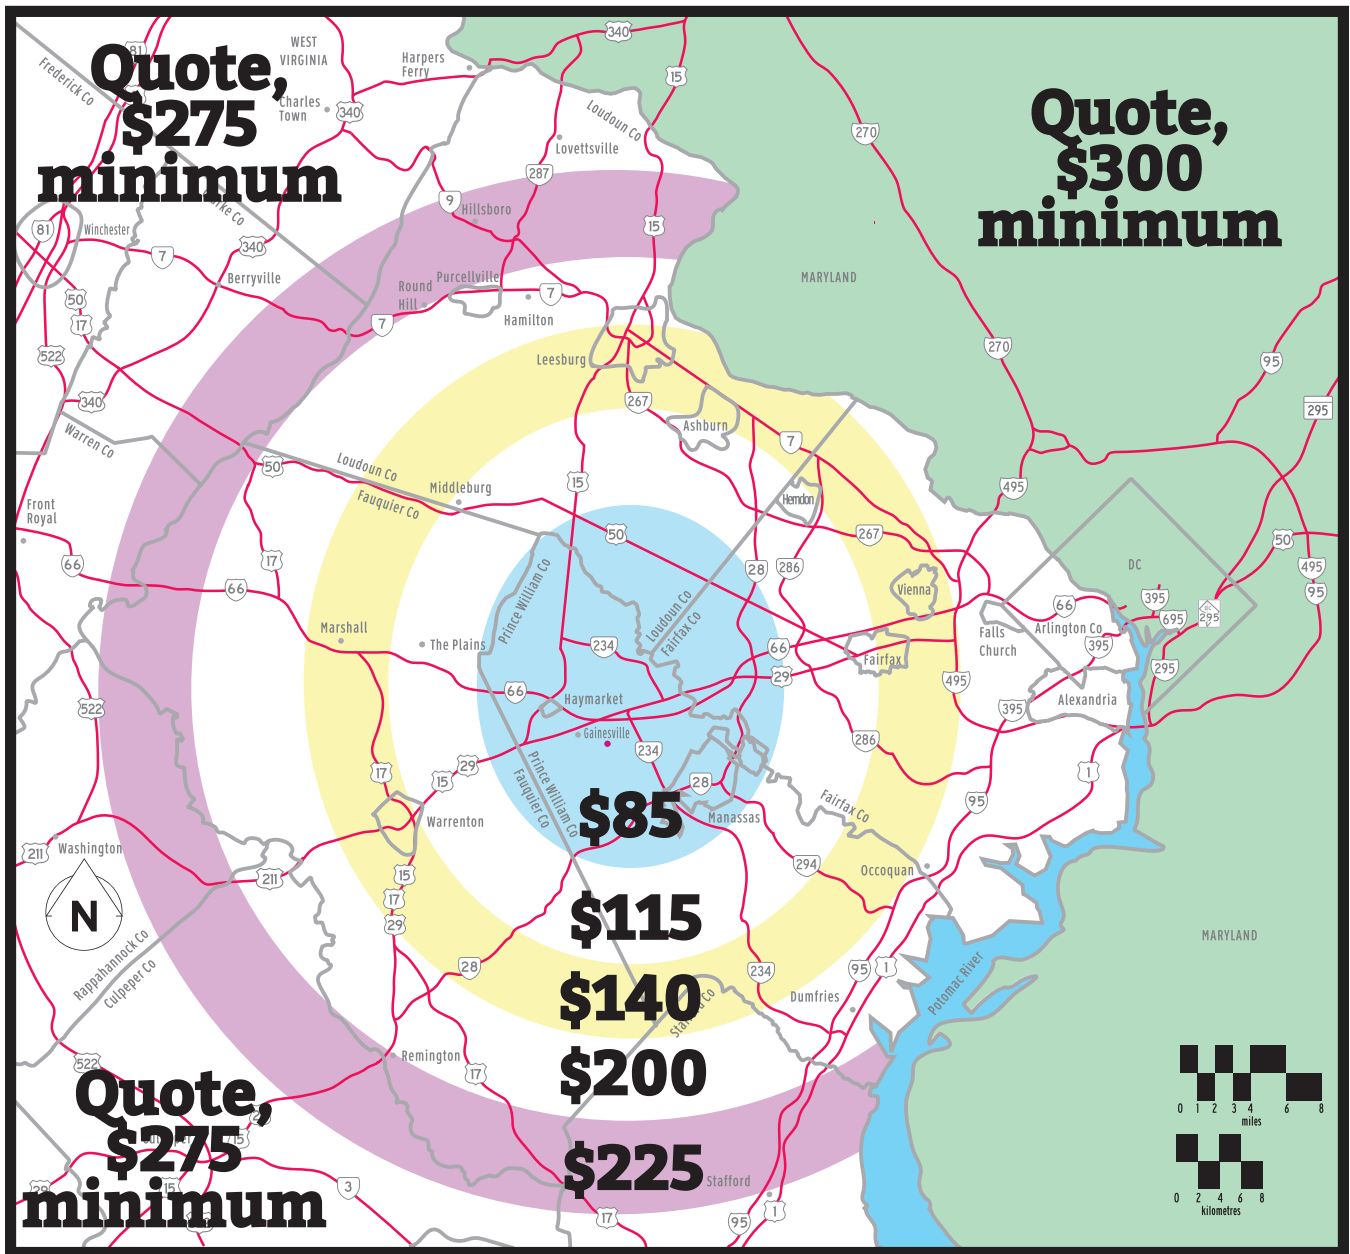

DELIVERY ZONES & FEES

effective 1 January 2019.

8010 Industrial Park Court • Bristow, Virginia 20136-3125 • 703.479.2701 p • 703.327.5091 f • www.southridingnurseries.com

The depth you need. The experience you trust.
Serving Northern Virginia Landscapers since 2001