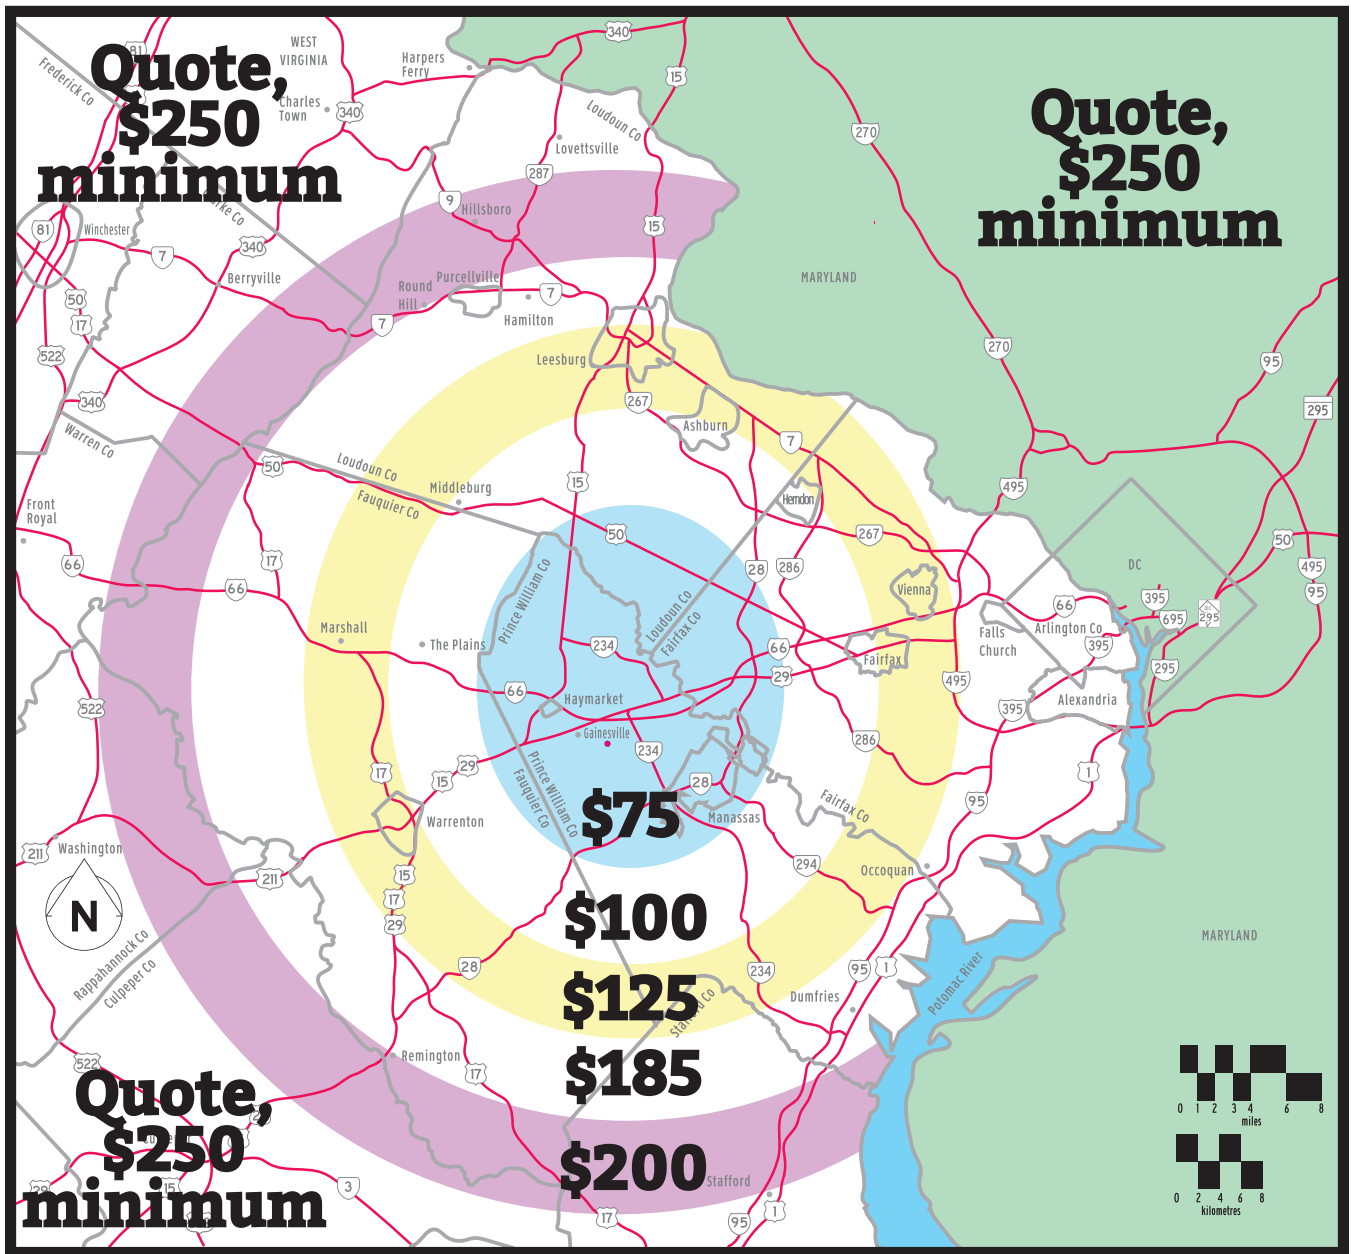

DELIVERY ZONES & FEES

effective 1 January 2018.

8010 Industrial Park Court • Bristow, Virginia 20136-3125 • 703.479.2701 p • 703.327.5091 f • www.southridingnurseries.com

The depth you need. The experience you trust.
Serving Northern Virginia Landscapers since 2001