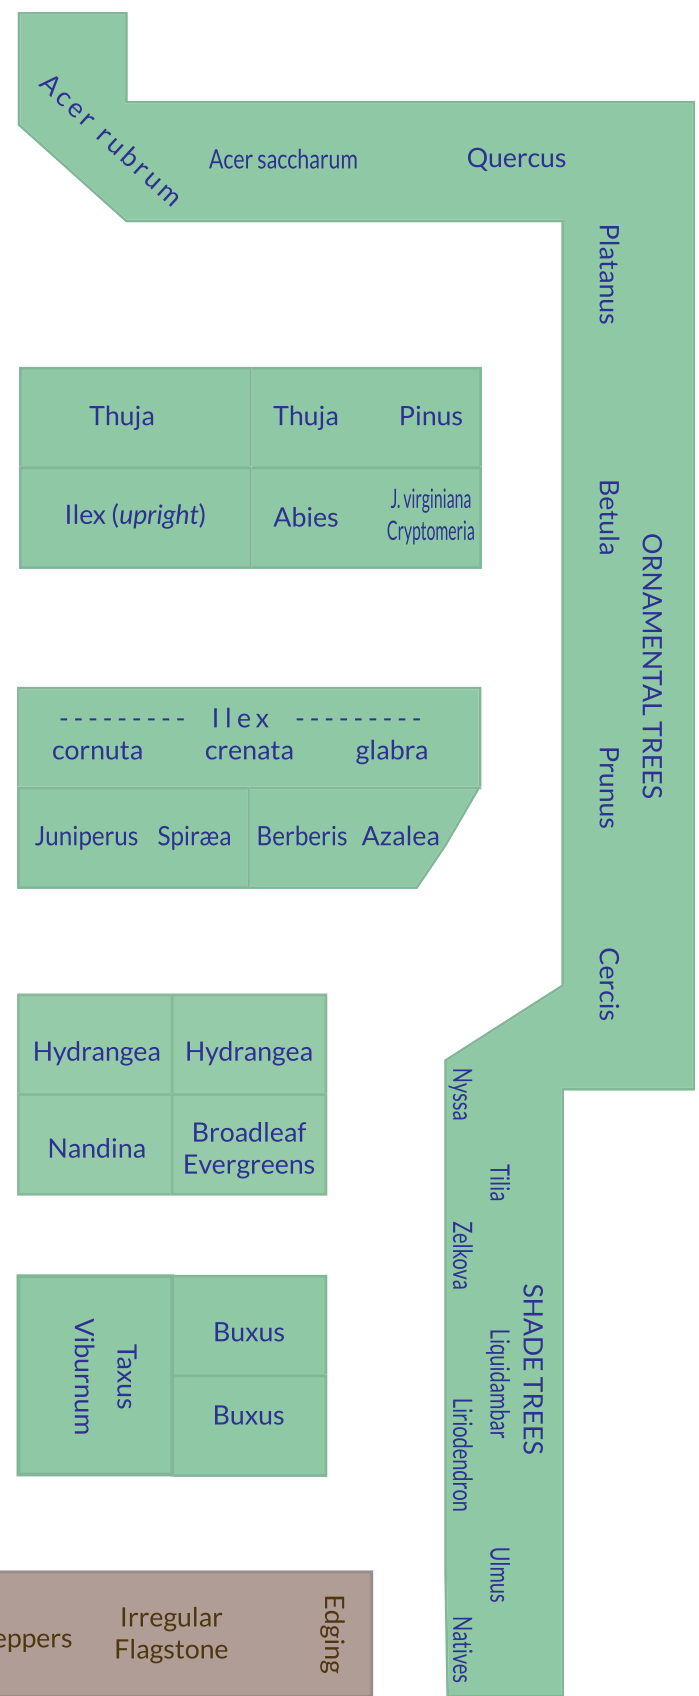

Yard Layout Spring 2021

- KEY**
- Sold material
 - Unassigned
 - Office and parking
 - Greengoods
 - Hardlines

INDUSTRIAL PARK COURT

Delivery Entrance

Customer Entrance

ROLLINS FORD ROAD
to Wellington Road