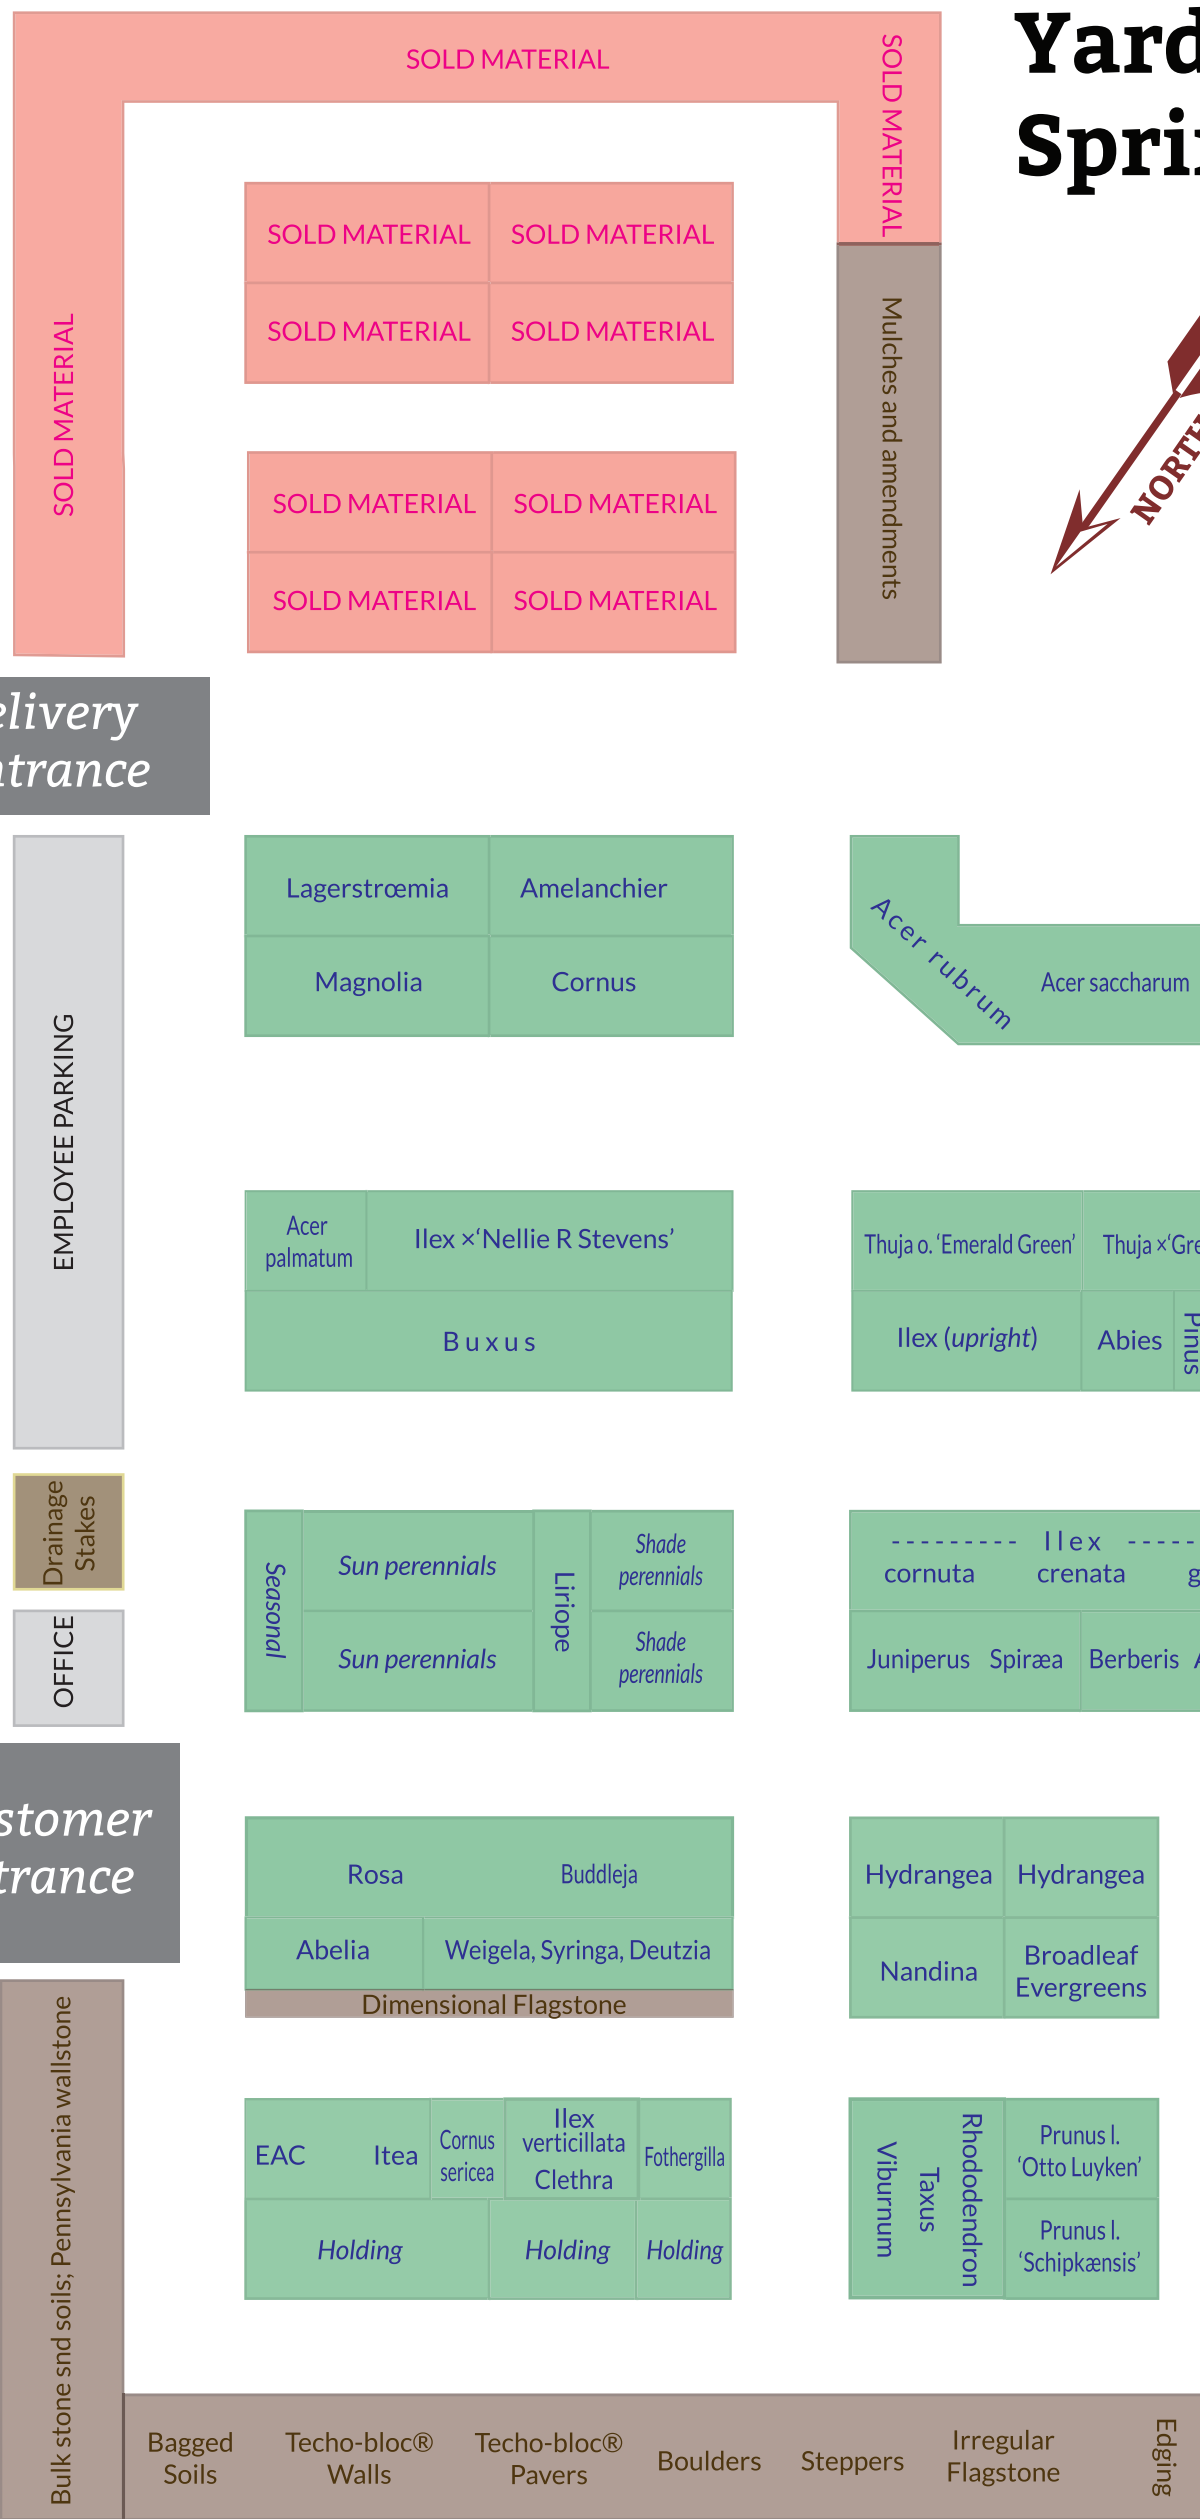

# Yard Layout Spring 2022

- KEY**
- Sold material █
  - Unassigned █
  - Office and parking █
  - Greengoods █
  - Hardlines █

**INDUSTRIAL PARK COURT**

*Delivery Entrance*

*Customer Entrance*

**ROLLINS FORD ROAD**  
to Wellington Road